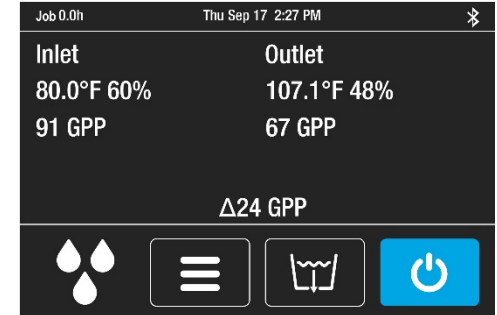

2020 Dehumidifier Command Hub Guide

Home Screen

Unit OFF

Unit must be plugged in.

Press **MENU** to access settings and configuration controls

Press **PURGE** to pump out condensate tank

Press **ON/OFF** to turn unit on

Unit ON

- Job hours and Time
- Inlet/Outlet temp, %RH and GPP
- Current GPP removal

Bottom menu bar:

Quick-Reference Inlet GPP
1 drop: < 60 GPP
2 drops: 60–90 GPP
3 drops: > 90 GPP

Press **MENU** to access settings and configuration controls

Press **PURGE** to pump out condensate tank

Press **ON/OFF** to turn unit on.