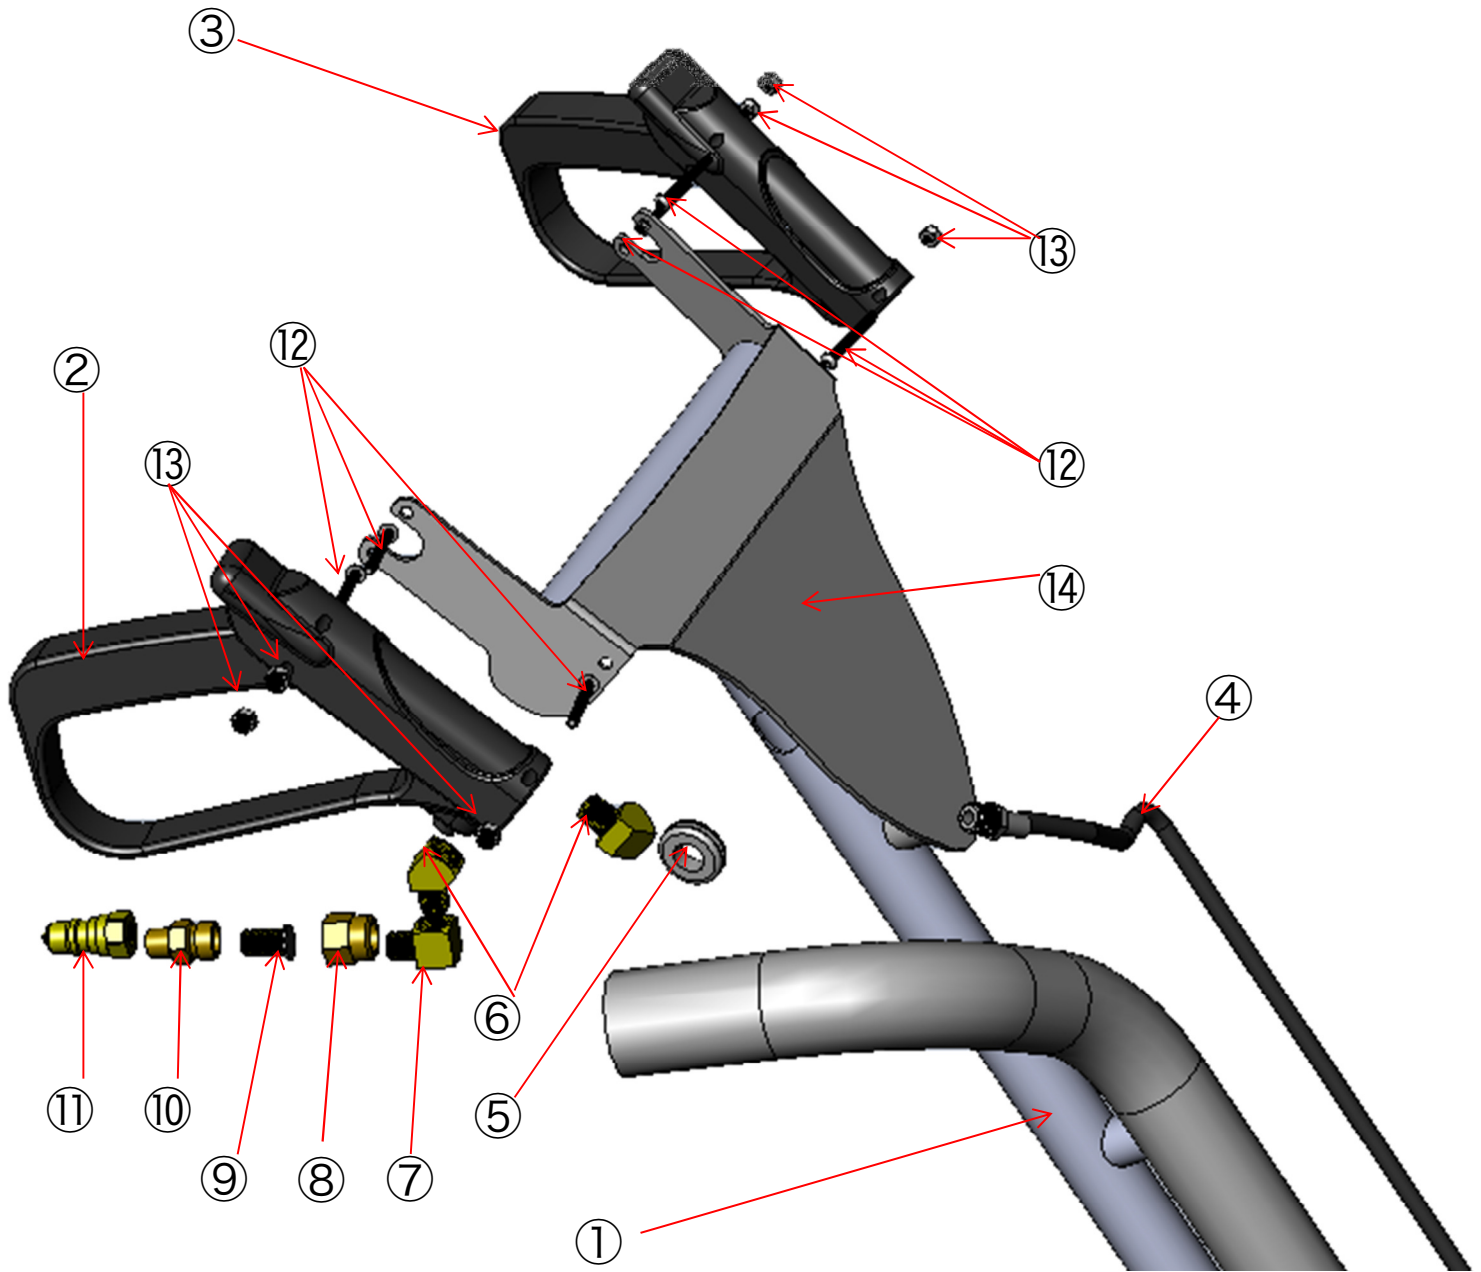

# RIGHT SIDE VIEW

## RIGHT SIDE VIEW

KEY#	PART #	DESCRIPTION	QTY
1	NM6008	HANDLE WELDMENT	1
2	NM6026	SOLUTION HOSE ASSEMBLY	1
3	PA051	HOSE CLAMP 2"	2
4	PHY068-193	VACUUM HOSE 2" CLEAR- PER FOOT (25")	2.1
5	NM6010	HANDLE STOP SCREW ASSEMBLY	1
6	NM6020	HANDLE STOP WING NUT	1
7	NM5645	ROTARY WASHER WITH PEM NUTS	1
8	NX105	SWIVEL	1
9	PKLF01	QUICK CONNECT 1/8" MALE FLOW THRU	1
10	NM5642	SCREW 10-32 X .625" PHP SS	3
11	NM6022	JET BAR- RESIDENTIAL	1
11	NM6024	JET BAR- COMMERCIAL	1
12	B344	VEEJET 1/8" SS- 11002 RESIDENTIAL	2
12	B630	VEEJET 1/8" SS- 1502 COMMERCIAL	2
13	NM6000	MAIN BODY	1
14	NM6002	VAC FRONT	1
15	NM6004	GLIDE	1
16	NM6012	SCREW 6-18 THREAD FORMING	9
17	NM5435	SCREW 6-32 X 7/16" PPH SS	6
18	NM6006	WHEEL	2
19	NA031B	PLASTIC GUN HANDLE- NO VALVE	1
20	100010	SPRAY GUN	1
21	NA034	QUICK CONNECT 1/8" FEMALE FLOW THRU	1

# HANDLE & SPRAY GUN DETAIL

# SWIVEL & BASE DETAIL

TOP  
VIEW

BOTTOM  
VIEW