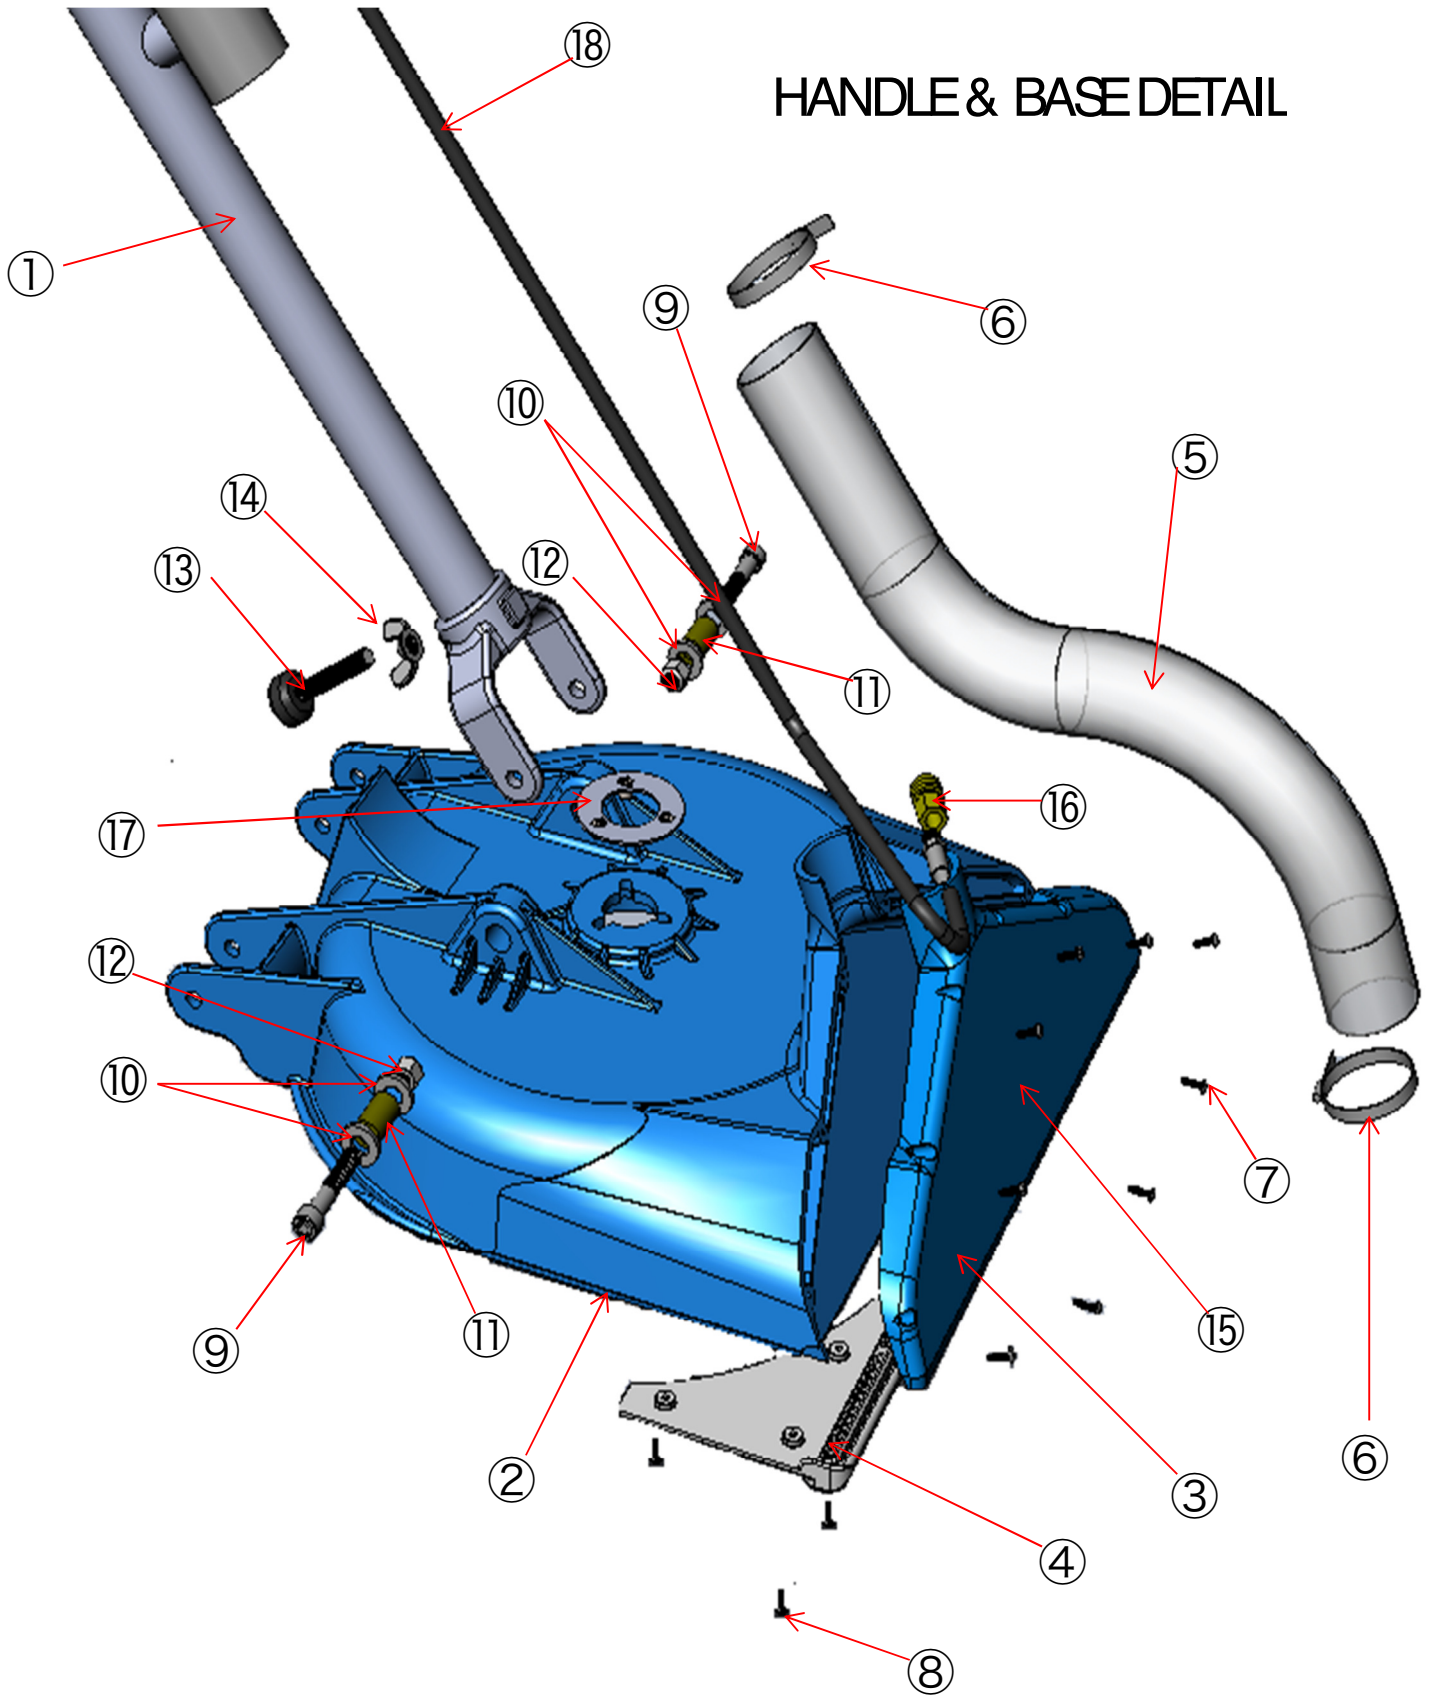

## RIGHT SIDE VIEW

KEY#	PART #	DESCRIPTION	QTY
1	NM6008	HANDLE WELDMENT	1
2	NM6026	SOLUTION HOSE ASSEMBLY	1
3	PA051	HOSE CLAMP 2"	2
4	PHY068-193	VACUUM HOSE 2" CLEAR- PER FOOT (25")	2.1
5	NM6010	HANDLE STOP SCREW ASSEMBLY	1
6	NM6020	HANDLE STOP WING NUT	1
7	NM5645	ROTARY WASHER WITH PEM NUTS	1
8	NX105	SWIVEL	1
9	PKLF01	QUICK CONNECT 1/8" MALE FLOW THRU	1
10	NM5642	SCREW 10-32 X .625" PHP SS	3
11	NM6022	JET BAR- RESIDENTIAL	1
11	NM6024	JET BAR- COMMERCIAL	1
12	B344	VEEJET 1/8" SS- 11002 RESIDENTIAL	2
12	B630	VEEJET 1/8" SS- 1502 COMMERCIAL	2
13	NM6000	MAIN BODY	1
14	NM6002	VAC FRONT	1
15	NM6004	GLIDE	1
16	NM6012	SCREW 6-18 THREAD FORMING	9
17	NM5435	SCREW 6-32 X 7/16" PPH SS	6
18	NM6006	WHEEL	2
19	NA031B	PLASTIC GUN HANDLE- NO VALVE	1
20	100010	SPRAY GUN	1
21	NA034	QUICK CONNECT 1/8" FEMALE FLOW THRU	1

## HANDLE & SPRAY GUN DETAIL

KEY#	PART #	DESCRIPTION	QTY
1	NM6008	HANDLE WELDMENT	1
2	100010	SPRAY GUN	1
3	NA031B	PLASTIC GUN HANDLE – NO VALVE	1
4	NM6026	SOLUTION HOSE ASSEMBLY	1
5	NM5778	GROMMET	1
6	BR272	1/4" 45° STREET ELBOW M-F	2
7	BR282	1/4" 90° STREET ELBOW M-F	1
8	NA0804	FILTER ADAPTER	1
9	NA0803	FILTER SCREEN	1
10	NA0802	FILTER BODY	1
11	AH102B	1/4" MALE QUICK CONNECT	1
12	NM4080	SCREW 10-32 X 1-5/8" BH SOC SS	6
13	NM4028	NUT 10-32 NYLOCK ZINC PLATED	6
14	LBAWE115H	LABEL CX-15 HANDLE	1

## HANDLE & BASE DETAIL

KEY#	PART #	DESCRIPTION	QTY
1	NM6008	HANDLE WELDMENT	1
2	NM6000	MAIN BODY	1
3	NM6002	VAC FRONT	1
4	NM6004	GLIDE	1
5	PHY068-193	VAC HOSE 2" CLEAR- PER FOOT (25")	2.1
6	PA051	HOSE CLAMP 2"	2
7	NM6012	SCREW 6-18 THREAD FORMING	9
8	NM5435	SCREW 6-32 X 7/16" PPH SS	6
9	NM5780	SCREW 3/8-16 X 2" SOCHD SS	2
10	PA189	WASHER 3/8" FLAT SS	4
11	NM5770	BRONZE BUSHING 3/8" ID X 5/8" OD X 1"	2
12	NM4085	NUT 3/8-16 NYLOCK SS	2
13	NM6010	HANDLE STOP SCREW ASSEMBLY	1
14	NM6020	HANDLE STOP WING NUT	1
15	LBAW115F	LABEL CX15 FRONT	1
16	NA034	QUICK CONNECT 1/8" FEMALE FLOW THRU	1
17	NM5645	ROTARY WASHER WITH PEM NUTS	1
18	NM6026	SOLUTION HOSE ASSEMBLY	1