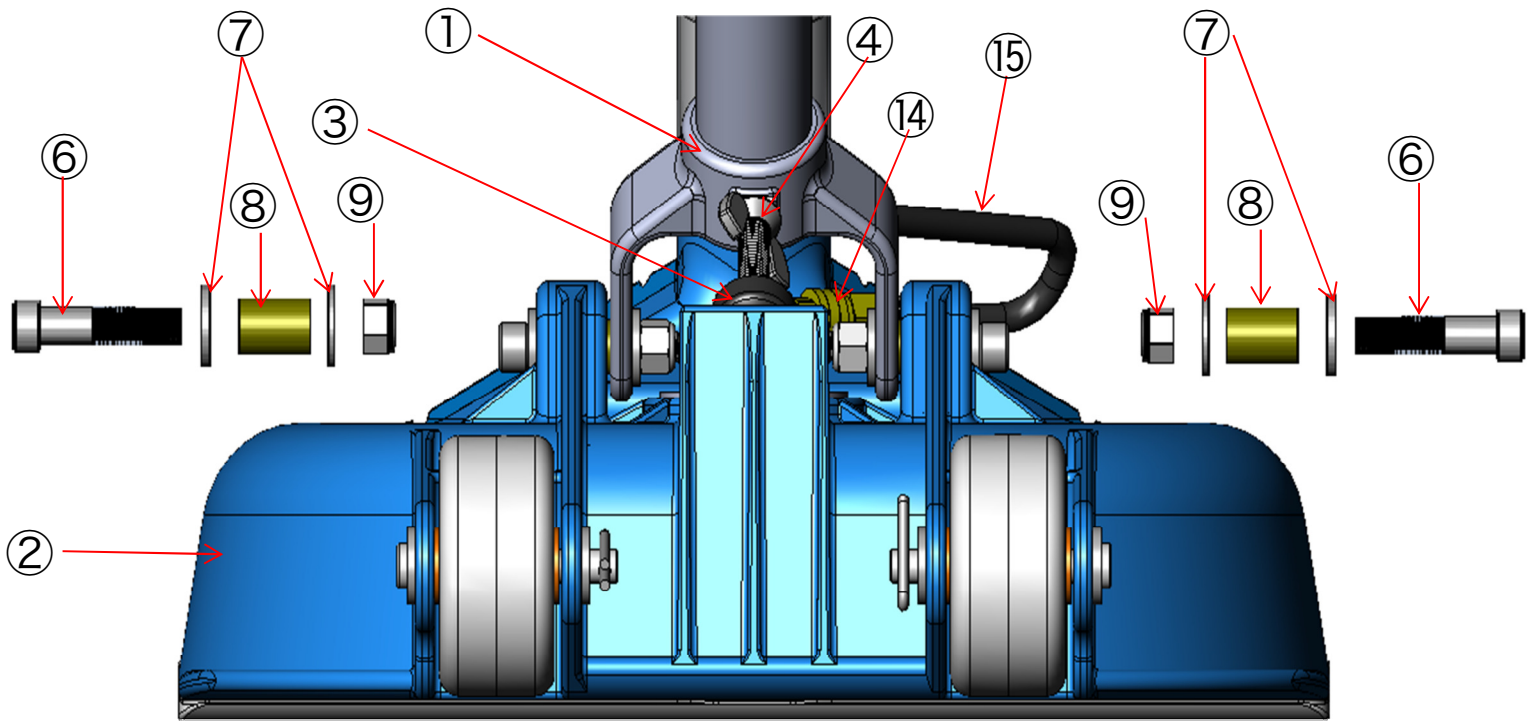

WHEELS & BASE DETAIL

WHEELS & BASE DETAIL

KEY#	PART #	DESCRIPTION	QTY
1	NM6008	HANDLE WELDMENT	1
2	NM6000	MAIN BODY	1
3	NM6010	HANDLE STOP SCREW ASSEMBLY	1
4	NM6020	HANDLE STOP WING NUT	1
5	PA191	NYLON SPACER WASHER	4
6	NM5780	SCREW 3/8-16 X 2" SOCHD SS	2
7	PA189	WASHER 3/8" FLAT SS	8
8	NM5770	BRONZE BUSHING 3/8" ID X 5/8" OD X 1"	2
9	NM4085	NUT 3/8-16 NYLOCK SS	2
10	NM6016	CLEVIS PIN	
11	NM6006	WHEEL	2
12	NM6014	FLANGED BEARING - BRONZE	4
13	NM6019	COTTER PIN - RESUSABLE R-PIN	2
14	NA034	QUICK CONNECT 1/8" FEMALE FLOW THRU	1
15	NM6026	SOLUTION HOSE ASSEMBLY	1