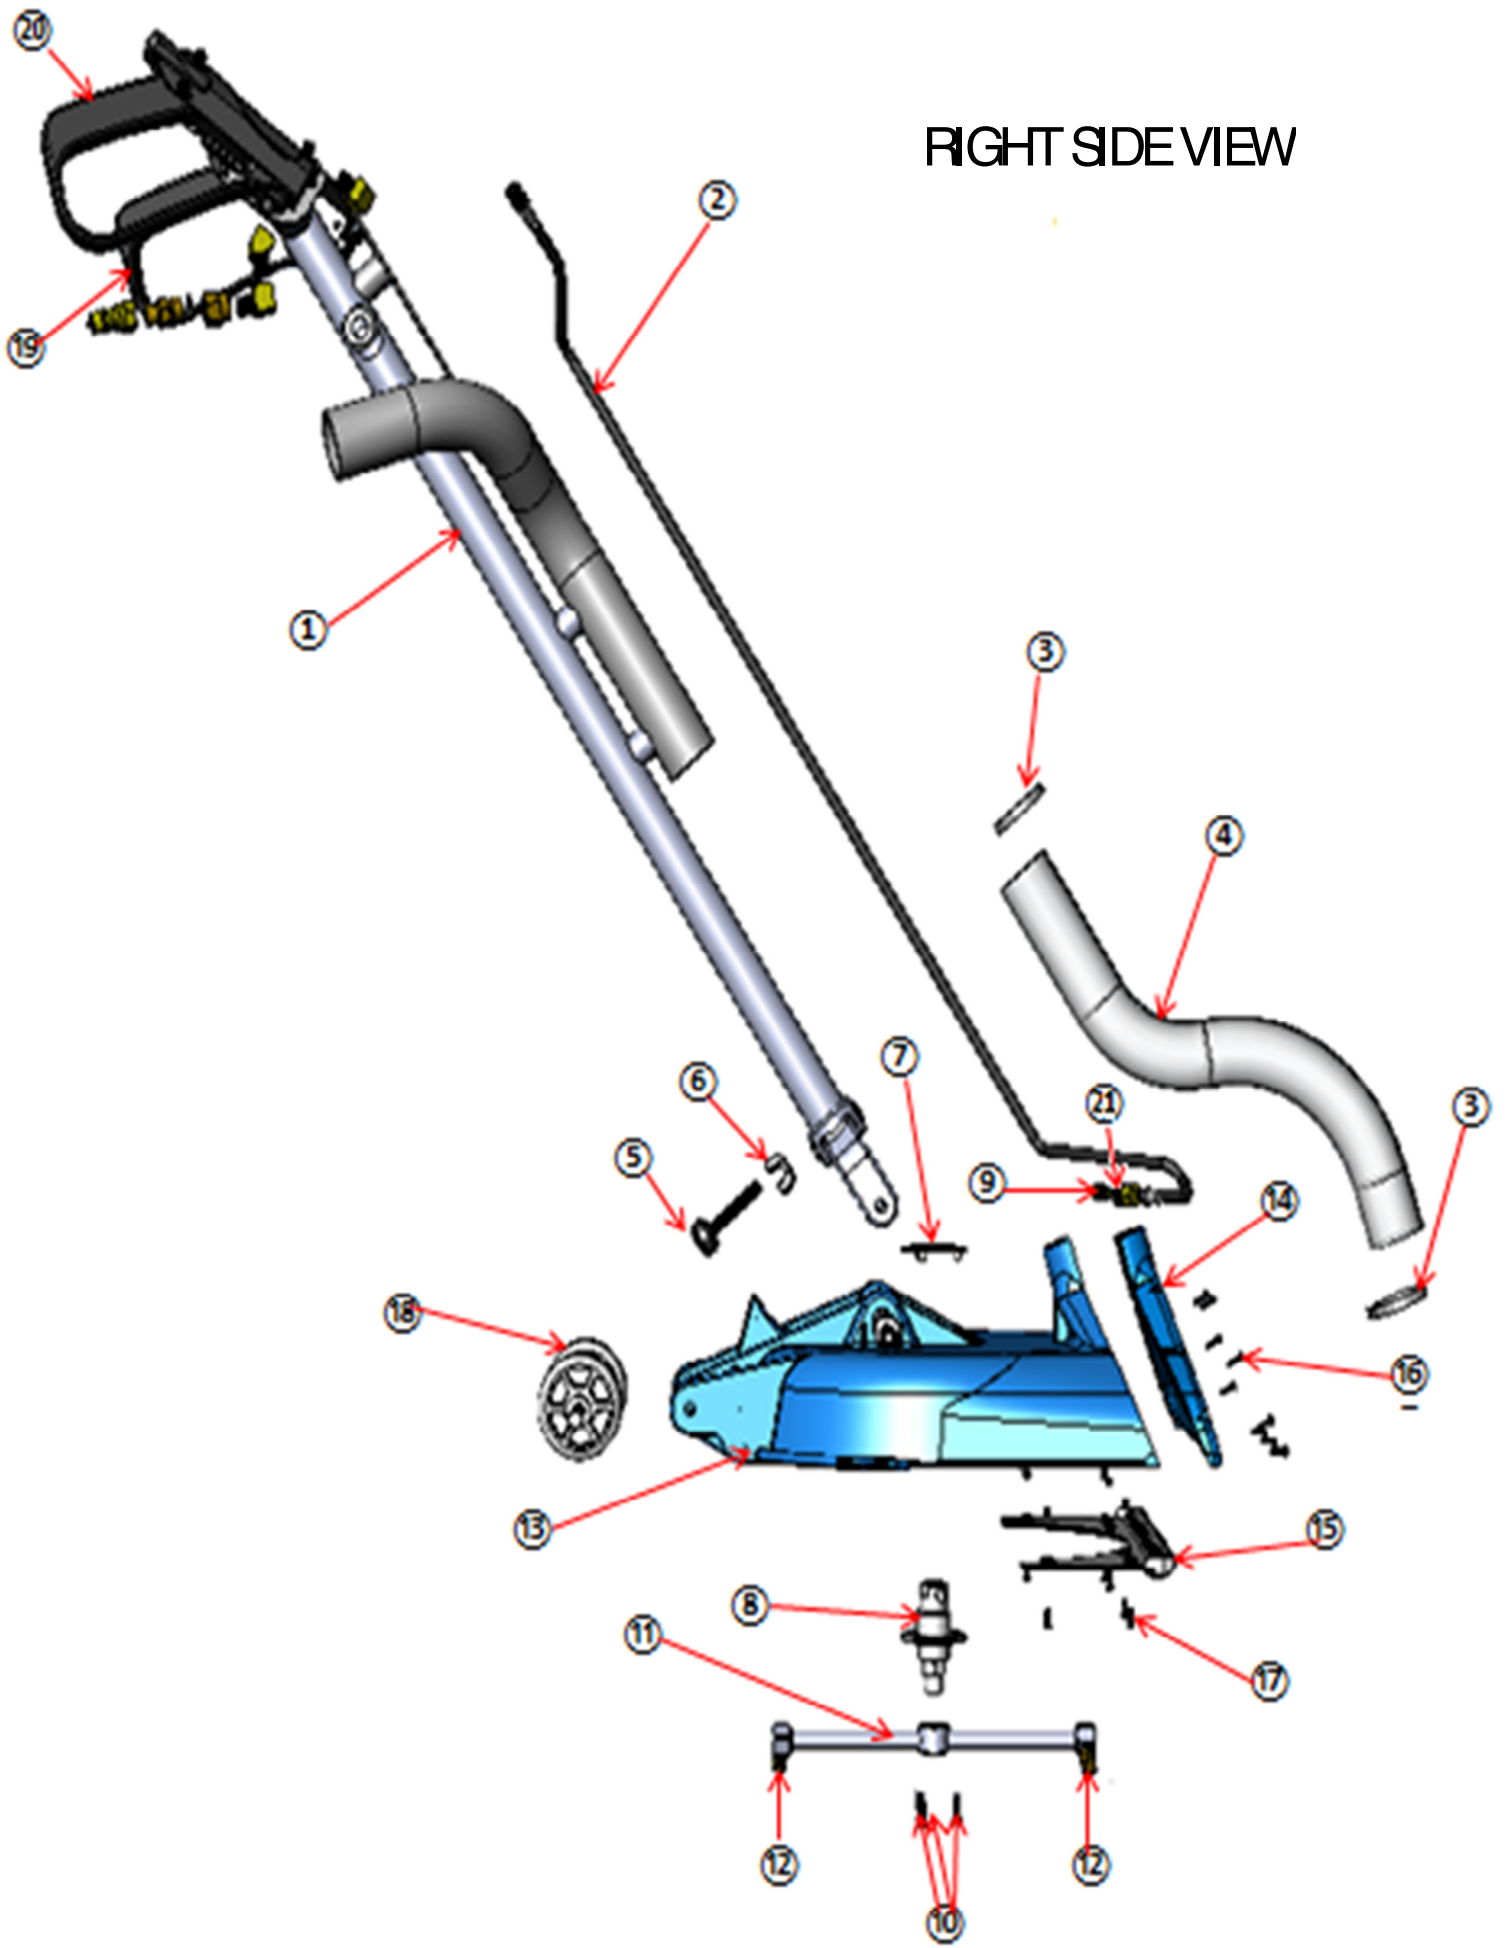

# RIGHT SIDE VIEW

## RIGHT SIDE VIEW

KEY#	PART #	DESCRIPTION	QTY
1	NM6008	HANDLE WELDMENT	1
2	NM6026	SOLUTION HOSE ASSEMBLY	1
3	PA051	HOSE CLAMP 2"	2
4	PHY068-193	VACUUM HOSE 2" CLEAR- PER FOOT (25")	2.1
5	NM6010	HANDLE STOP SCREW ASSEMBLY	1
6	NM6020	HANDLE STOP WING NUT	1
7	NM5645	ROTARY WASHER WITH PEM NUTS	1
8	NX105	SWIVEL	1
9	PKLF01	QUICK CONNECT 1/8" MALE FLOW THRU	1
10	NM5642	SCREW 10-32 X .625" PHP SS	3
11	NM6022	JET BAR- RESIDENTIAL	1
11	NM6024	JET BAR- COMMERCIAL	1
12	B344	VEEJET 1/8" SS- 11002 RESIDENTIAL	2
12	B630	VEEJET 1/8" SS- 1502 COMMERCIAL	2
13	NM6000	MAIN BODY	1
14	NM6002	VAC FRONT	1
15	NM6004	GLIDE	1
16	NM6012	SCREW 6-18 THREAD FORMING	9
17	NM5435	SCREW 6-32 X 7/16" PPH SS	6
18	NM6006	WHEEL	2
19	NA031B	PLASTIC GUN HANDLE- NO VALVE	1
20	100010	SPRAY GUN	1
21	NA034	QUICK CONNECT 1/8" FEMALE FLOW THRU	1

## HANDLE & SPRAY GUN DETAIL

KEY#	PART #	DESCRIPTION	QTY
1	NM6008	HANDLE WELDMENT	1
2	100010	SPRAY GUN	1
3	NA031B	PLASTIC GUN HANDLE – NO VALVE	1
4	NM6026	SOLUTION HOSE ASSEMBLY	1
5	NM5778	GROMMET	1
6	BR272	1/4" 45° STREET ELBOW M-F	2
7	BR282	1/4" 90° STREET ELBOW M-F	1
8	NA0804	FILTER ADAPTER	1
9	NA0803	FILTER SCREEN	1
10	NA0802	FILTER BODY	1
11	AH102B	1/4" MALE QUICK CONNECT	1
12	NM4080	SCREW 10-32 X 1-5/8" BH SOC SS	6
13	NM4028	NUT 10-32 NYLOCK ZINC PLATED	6
14	LBAWE115H	LABEL CX-15 HANDLE	1

# WHEELS & BASE DETAIL