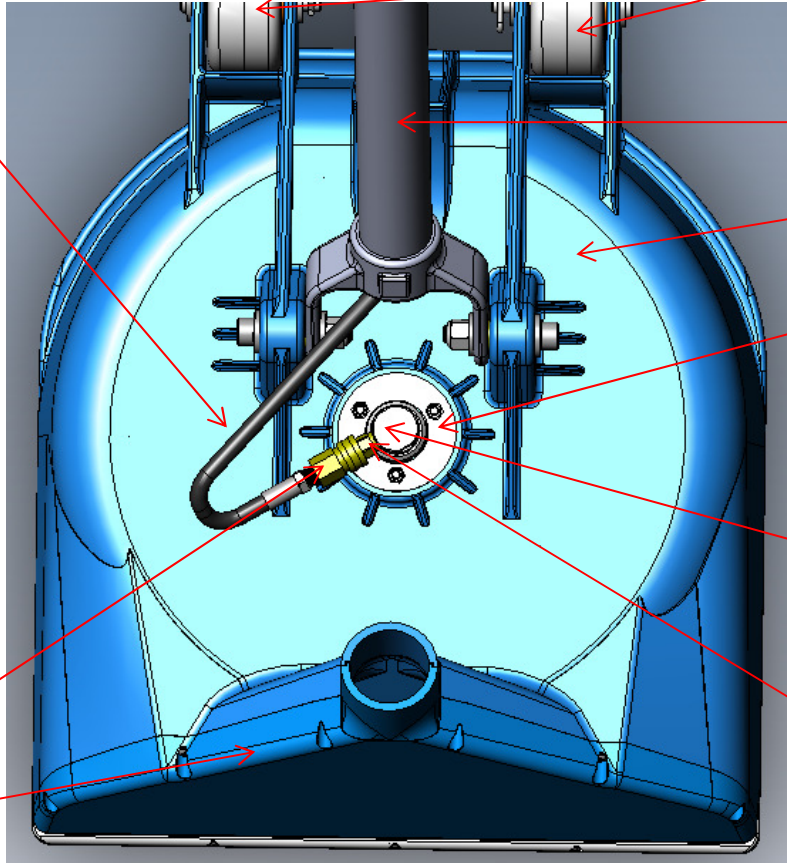

## HANDLE & BASE DETAIL

KEY#	PART #	DESCRIPTION	QTY
1	NM6008	HANDLE WELDMENT	1
2	NM6000	MAIN BODY	1
3	NM6002	VAC FRONT	1
4	NM6004	GLIDE	1
5	PHY068-193	VAC HOSE 2" CLEAR- PER FOOT (25")	2.1
6	PA051	HOSE CLAMP 2"	2
7	NM6012	SCREW 6-18 THREAD FORMING	9
8	NM5435	SCREW 6-32 X 7/16" PPH SS	6
9	NM5780	SCREW 3/8-16 X 2" SOCHD SS	2
10	PA189	WASHER 3/8" FLAT SS	4
11	NM5770	BRONZE BUSHING 3/8" ID X 5/8" OD X 1"	2
12	NM4085	NUT 3/8-16 NYLOCK SS	2
13	NM6010	HANDLE STOP SCREW ASSEMBLY	1
14	NM6020	HANDLE STOP WING NUT	1
15	LBAW115F	LABEL CX15 FRONT	1
16	NA034	QUICK CONNECT 1/8" FEMALE FLOW THRU	1
17	NM5645	ROTARY WASHER WITH PEM NUTS	1
18	NM6026	SOLUTION HOSE ASSEMBLY	1

# WHEELS & BASE DETAIL

## WHEELS & BASE DETAIL

KEY#	PART #	DESCRIPTION	QTY
1	NM6008	HANDLE WELDMENT	1
2	NM6000	MAIN BODY	1
3	NM6010	HANDLE STOP SCREW ASSEMBLY	1
4	NM6020	HANDLE STOP WING NUT	1
5	PA191	NYLON SPACER WASHER	4
6	NM5780	SCREW 3/8-16 X 2" SOCHD SS	2
7	PA189	WASHER 3/8" FLAT SS	8
8	NM5770	BRONZE BUSHING 3/8" ID X 5/8" OD X 1"	2
9	NM4085	NUT 3/8-16 NYLOCK SS	2
10	NM6016	CLEVIS PIN	
11	NM6006	WHEEL	2
12	NM6014	FLANGED BEARING - BRONZE	4
13	NM6019	COTTER PIN - RESUSABLE R-PIN	2
14	NA034	QUICK CONNECT 1/8" FEMALE FLOW THRU	1
15	NM6026	SOLUTION HOSE ASSEMBLY	1

# SWIVEL & BASE DETAIL

TOP  
VIEW

BOTTOM  
VIEW