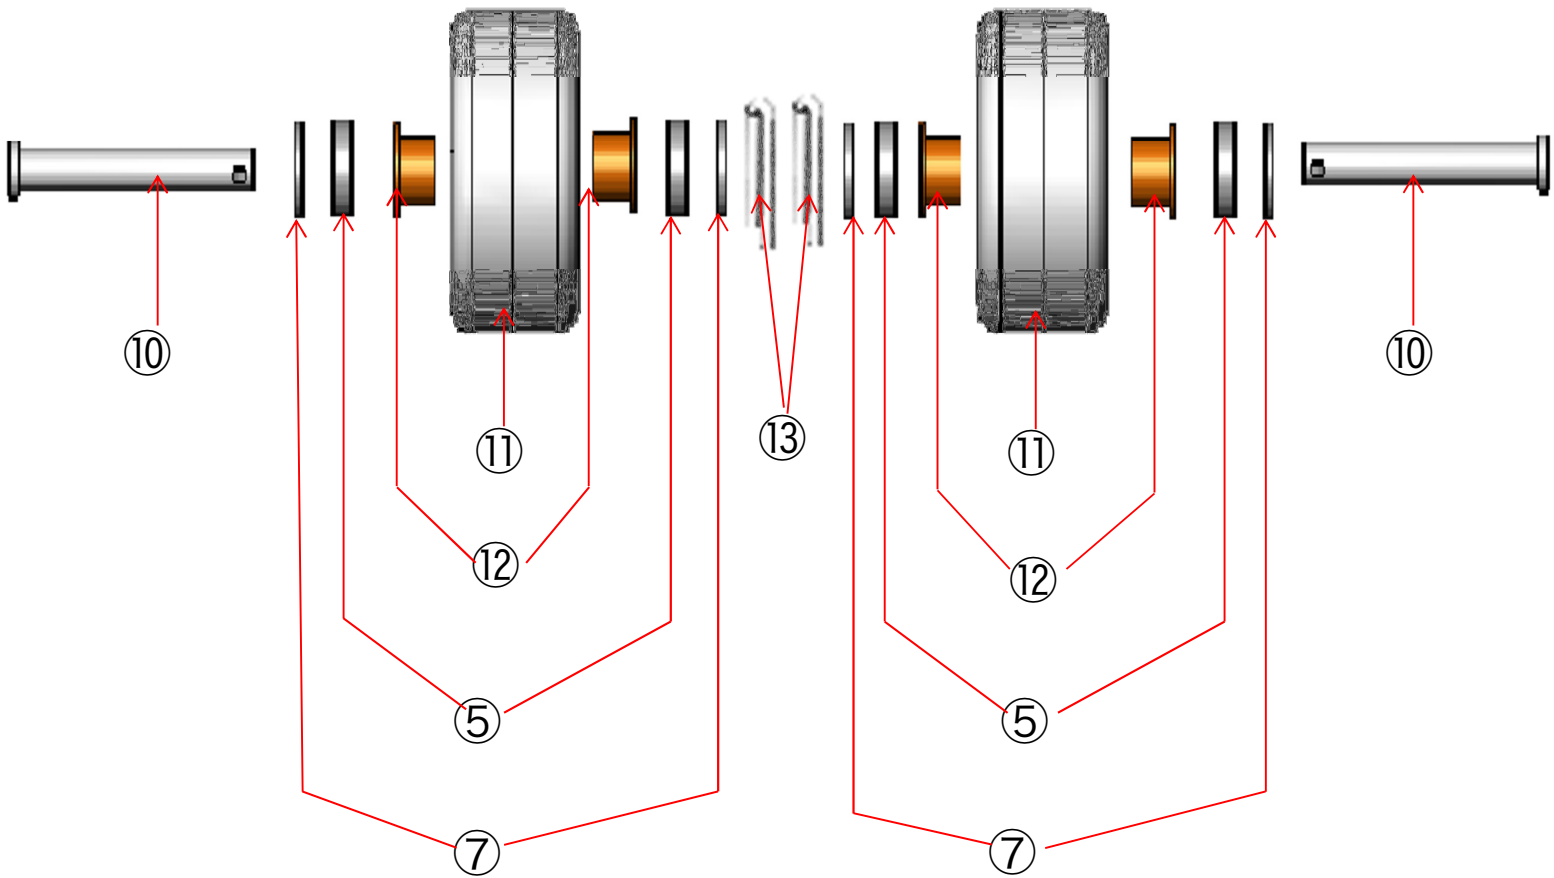

WHEELS & BASE DETAIL

WHEELS & BASE DETAIL

KEY#	PART #	DESCRIPTION	QTY
1	NM6008	HANDLE WELDMENT	1
2	NM6000	MAIN BODY	1
3	NM6010	HANDLE STOP SCREW ASSEMBLY	1
4	NM6020	HANDLE STOP WING NUT	1
5	PA191	NYLON SPACER WASHER	4
6	NM5780	SCREW 3/8-16 X 2" SOCHD SS	2
7	PA189	WASHER 3/8" FLAT SS	8
8	NM5770	BRONZE BUSHING 3/8" ID X 5/8" OD X 1"	2
9	NM4085	NUT 3/8-16 NYLOCK SS	2
10	NM6016	CLEVIS PIN	
11	NM6006	WHEEL	2
12	NM6014	FLANGED BEARING - BRONZE	4
13	NM6019	COTTER PIN - RESUSABLE R-PIN	2
14	NA034	QUICK CONNECT 1/8" FEMALE FLOW THRU	1
15	NM6026	SOLUTION HOSE ASSEMBLY	1