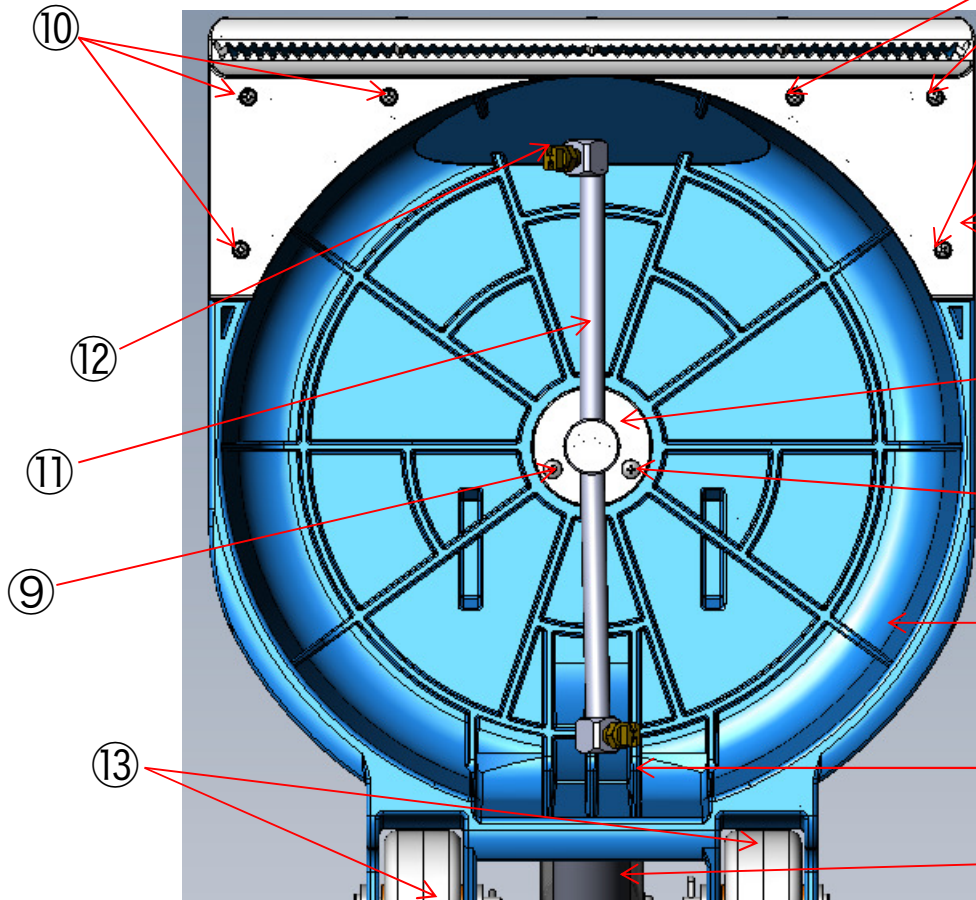

## HANDLE & BASE DETAIL

KEY#	PART #	DESCRIPTION	QTY
1	NM6008	HANDLE WELDMENT	1
2	NM6000	MAIN BODY	1
3	NM6002	VAC FRONT	1
4	NM6004	GLIDE	1
5	PHY068-193	VAC HOSE 2" CLEAR- PER FOOT (25")	2.1
6	PA051	HOSE CLAMP 2"	2
7	NM6012	SCREW 6-18 THREAD FORMING	9
8	NM5435	SCREW 6-32 X 7/16" PPH SS	6
9	NM5780	SCREW 3/8-16 X 2" SOCHD SS	2
10	PA189	WASHER 3/8" FLAT SS	4
11	NM5770	BRONZE BUSHING 3/8" ID X 5/8" OD X 1"	2
12	NM4085	NUT 3/8-16 NYLOCK SS	2
13	NM6010	HANDLE STOP SCREW ASSEMBLY	1
14	NM6020	HANDLE STOP WING NUT	1
15	LBAW115F	LABEL CX15 FRONT	1
16	NA034	QUICK CONNECT 1/8" FEMALE FLOW THRU	1
17	NM5645	ROTARY WASHER WITH PEM NUTS	1
18	NM6026	SOLUTION HOSE ASSEMBLY	1

# WHEELS & BASE DETAIL

## WHEELS & BASE DETAIL

KEY#	PART #	DESCRIPTION	QTY
1	NM6008	HANDLE WELDMENT	1
2	NM6000	MAIN BODY	1
3	NM6010	HANDLE STOP SCREW ASSEMBLY	1
4	NM6020	HANDLE STOP WING NUT	1
5	PA191	NYLON SPACER WASHER	4
6	NM5780	SCREW 3/8-16 X 2" SOCHD SS	2
7	PA189	WASHER 3/8" FLAT SS	8
8	NM5770	BRONZE BUSHING 3/8" ID X 5/8" OD X 1"	2
9	NM4085	NUT 3/8-16 NYLOCK SS	2
10	NM6016	CLEVIS PIN	
11	NM6006	WHEEL	2
12	NM6014	FLANGED BEARING - BRONZE	4
13	NM6019	COTTER PIN - RESUSABLE R-PIN	2
14	NA034	QUICK CONNECT 1/8" FEMALE FLOW THRU	1
15	NM6026	SOLUTION HOSE ASSEMBLY	1

# SWIVEL & BASE DETAIL

TOP  
VIEW

BOTTOM  
VIEW