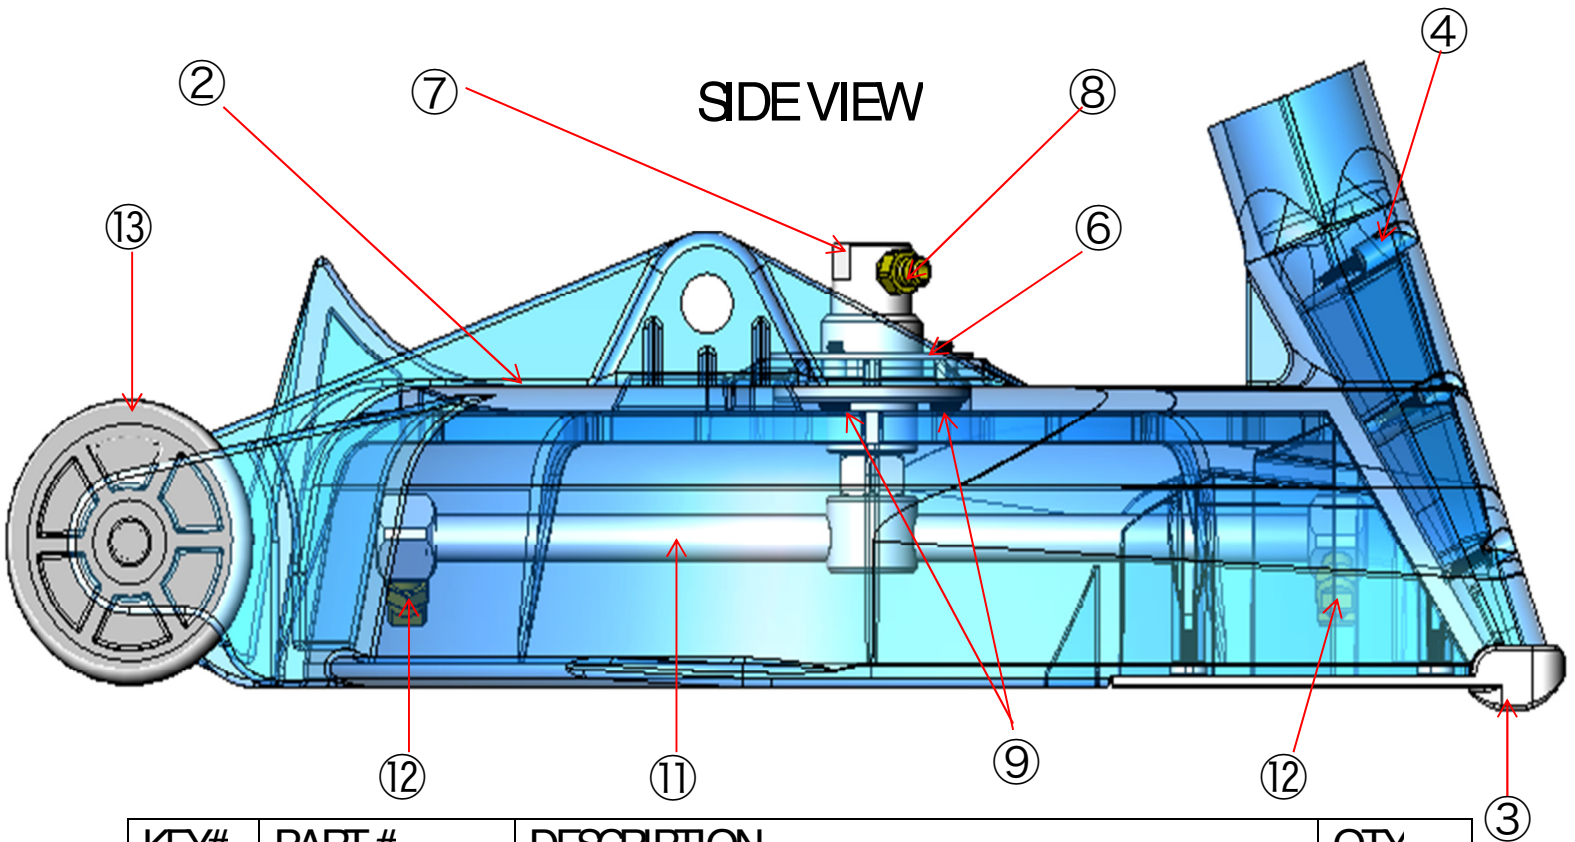

# SWIVEL & BASE DETAIL

TOP  
VIEW

BOTTOM  
VIEW

# SWIVEL & BASE DETAIL

KEY#	PART #	DESCRIPTION	QTY
1	NM6008	HANDLE WELDMENT	1
2	NM6000	MAIN BODY	1
3	NM6004	GLIDE	1
4	NM6002	VAC FRONT	1
5	NM6026	SOLUTION HOSE ASSEMBLY	1
6	NM5645	ROTARY WASHER WITH PEM NUTS	1
7	NX105	SWIVEL	1
8	PKLF01	QUICK CONNECT 1/8" MALE FLOW THRU	1
9	NM5642	SCREW 10-32 X .625" PHP SS	3
10	NM5435	SCREW 6-32 X 7/16" PHP SS	6
11	NM6022	JET BAR- RESIDENTIAL	1
11	NM6024	JET BAR- COMMERCIAL	1
12	B344	VEEJET 1/8" SS 11002 - RESIDENTIAL	1
12	B630	VEEJET 1/8" SS 1502 - COMMERCIAL	1
13	NM6006	WHEEL	2
14	NA034	QUICK CONNECT 1/8" FEMALE FLOW THRU	1