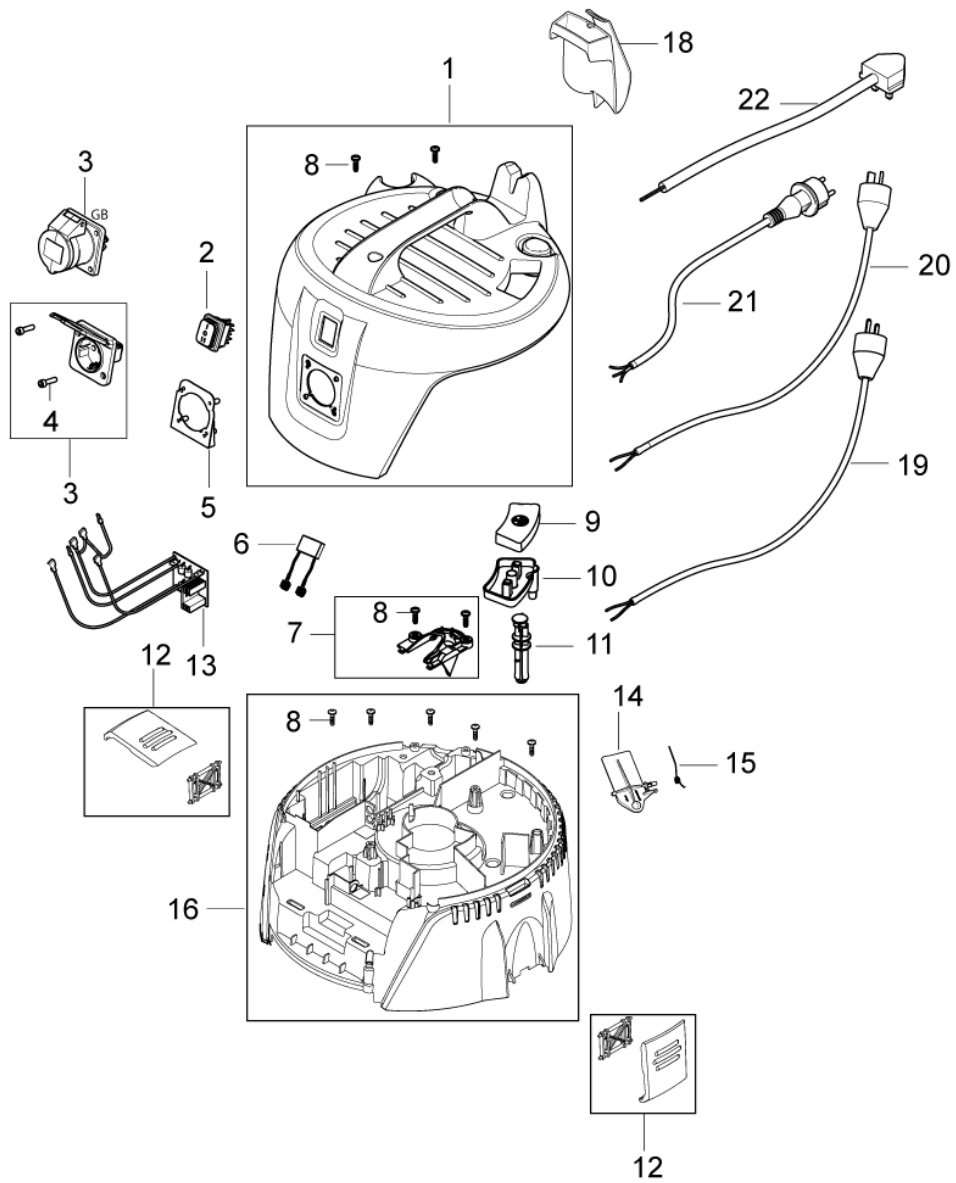

Model : 90121 AERO 21

Drawing : AERO2101 Hood 21-01 PC

AERO 21-01

IA	Pos. no.	Qty.	Item no.	Item Text
	01	1	107409124	HEAD COVER BASIC
	02	1	107404540	SWITCH 0-1 DOUBLE POLE SET
	03	1	107404542	ANTI-INTEFERENCE CAPACITOR SET
	04	1	107409125	CABLE OUTLET
	05	1	107409126	PC-BUTTON
	06	1	107409127	PC DRAIN HOUSING
	07	1	107409128	PC ROD BASIC
	08	1	302003704	SCREW EJOT DELTA PT50X18WN5451
	09	1	107409129	PC FLAP - KIT
	10	1	909100083	TORSION SPRING D0.9X18X45 INOX
	11	1	107409132	AERO CLAMPING PLATE
	12	2	107409130	CLAMP
	14	1	107409981	HOSE/CABLE HOOK, AERO 21
	15	1	302002394	POWERCORD H05VV-F 2X0.75X5.7M
	16	1	302000455	POWER CORD SJTW-A AWG18/2X8.25
	16	1	302002392	POWERCORD AWG 18/2 SJTW X5.7M
	17	1	302000452	POWER CORD H05RR-F 2X0.75X8.25 M
	18	1	60904	POWER CORD H05VV-F 2X0.75X5.7M
	19	1	60282	POWER CORD H07BQ-F 2X1.5 SQUAR

Model : 90121 AERO 21

Drawing : AERO2103 Hood 21-21 PC

IA	Pos. no.	Qty.	Item no.	Item Text
	01	1	107409134	AERO 21 HEAD COVER
	02	1	107409135	SWITCH 1-0-TOOL
	03	1	107400059	SOCKET 16A/250V CH
	03	1	302004034	SOCKET 16A/250V EU
	04	2	302003705	SCREW EJOT DELTA PT35X18WN5451
	05	1	302002052	PLUG SOCKET PLATE
	06	1	107404542	ANTI-INTEFERENCE CAPACITOR SET
	07	1	107409125	CABLE OUTLET
	08	9	302003704	SCREW EJOT DELTA PT50X18WN5451
	09	1	107409126	PC-BUTTON
	10	1	107409127	PC DRAIN HOUSING
	11	1	107409128	PC ROD BASIC
	12	2	107409130	CLAMP
	13	1	107409148	
	14	1	107409129	PC FLAP - KIT
	15	1	909100083	TORSION SPRING D0.9X18X45 INOX
	16	1	107409132	AERO CLAMPING PLATE
	18	1	107409981	HOSE/CABLE HOOK, AERO 21
	19	1	61130	POWERCORD H05VV-F 3G1.5X5.7M C
	20	1	302000882	POWER CORD SJTW-AWG16/3X8
	21	1	61132	POWERCORD HO5VV-F 3G1.0X5.7 SN