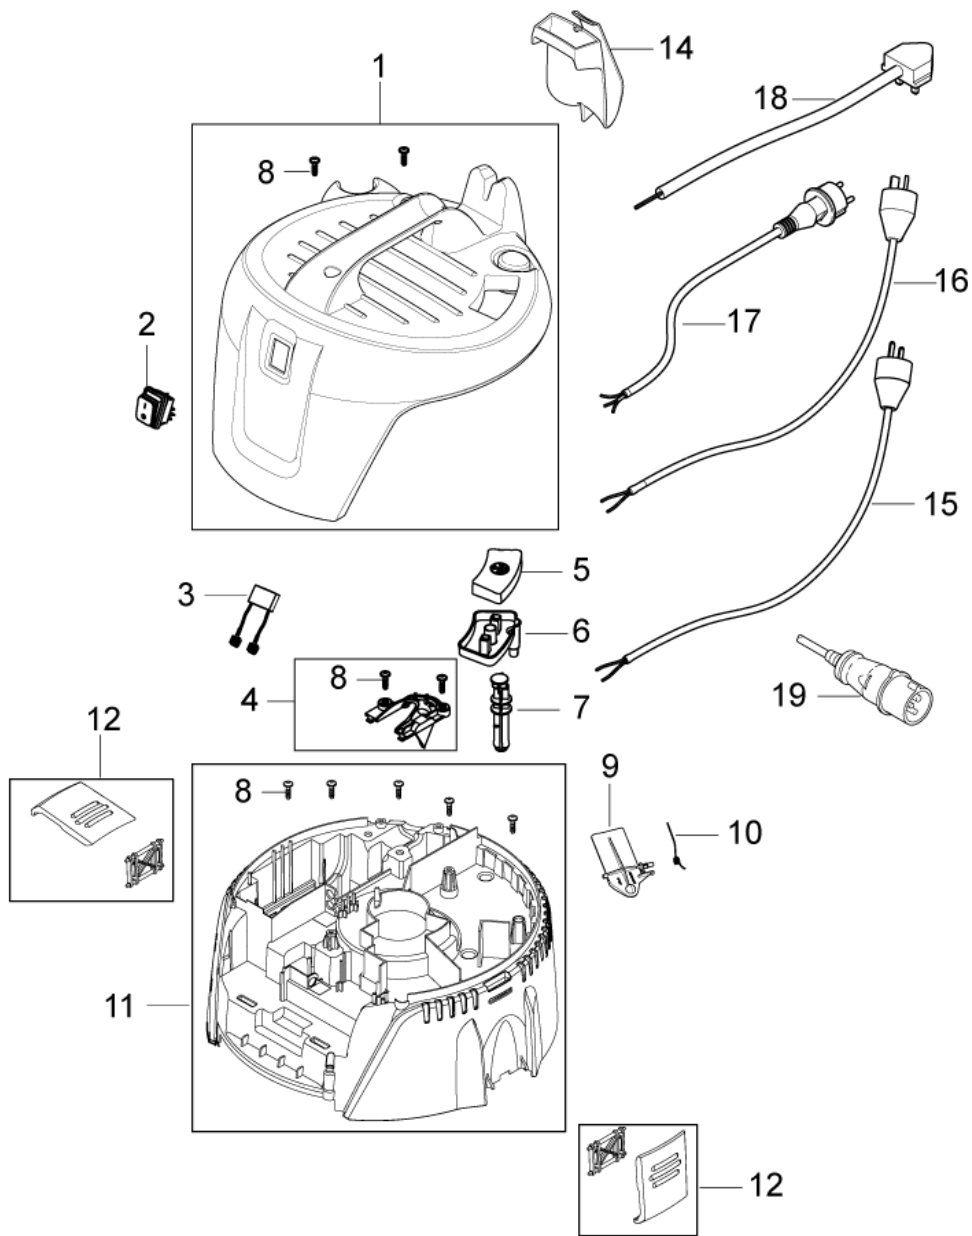

Model : 90121 AERO 21

Drawing : AERO2101 Hood 21-01 PC

AERO 21-01

IA	Pos. no.	Qty.	Item no.	Item Text
	01	1	107409124	HEAD COVER BASIC
	02	1	107404540	SWITCH 0-1 DOUBLE POLE SET
	03	1	107404542	ANTI-INTEFERENCE CAPACITOR SET
	04	1	107409125	CABLE OUTLET
	05	1	107409126	PC-BUTTON
	06	1	107409127	PC DRAIN HOUSING
	07	1	107409128	PC ROD BASIC
	08	1	302003704	SCREW EJOT DELTA PT50X18WN5451
	09	1	107409129	PC FLAP - KIT
	10	1	909100083	TORSION SPRING D0.9X18X45 INOX
	11	1	107409132	AERO CLAMPING PLATE
	12	2	107409130	CLAMP
	14	1	107409981	HOSE/CABLE HOOK, AERO 21
	15	1	302002394	POWERCORD H05VV-F 2X0.75X5.7M
	16	1	302000455	POWER CORD SJTW-A AWG18/2X8.25
	16	1	302002392	POWERCORD AWG 18/2 SJTW X5.7M
	17	1	302000452	POWER CORD H05RR-F 2X0.75X8.25 M
	18	1	60904	POWER CORD H05VV-F 2X0.75X5.7M
	19	1	60282	POWER CORD H07BQ-F 2X1.5 SQUAR

Model : 90121 AERO 21

Drawing : AERO2103 Hood 21-21 PC

IA	Pos. no.	Qty.	Item no.	Item Text
	01	1	107409134	AERO 21 HEAD COVER
	02	1	107409135	SWITCH 1-0-TOOL
	03	1	107400059	SOCKET 16A/250V CH
	03	1	302004034	SOCKET 16A/250V EU
	04	2	302003705	SCREW EJOT DELTA PT35X18WN5451
	05	1	302002052	PLUG SOCKET PLATE
	06	1	107404542	ANTI-INTEFERENCE CAPACITOR SET
	07	1	107409125	CABLE OUTLET
	08	9	302003704	SCREW EJOT DELTA PT50X18WN5451
	09	1	107409126	PC-BUTTON
	10	1	107409127	PC DRAIN HOUSING
	11	1	107409128	PC ROD BASIC
	12	2	107409130	CLAMP
	13	1	107409148	
	14	1	107409129	PC FLAP - KIT
	15	1	909100083	TORSION SPRING D0.9X18X45 INOX
	16	1	107409132	AERO CLAMPING PLATE
	18	1	107409981	HOSE/CABLE HOOK, AERO 21
	19	1	61130	POWERCORD H05VV-F 3G1.5X5.7M C
	20	1	302000882	POWER CORD SJTW-AWG16/3X8
	21	1	61132	POWERCORD HO5VV-F 3G1.0X5.7 SN